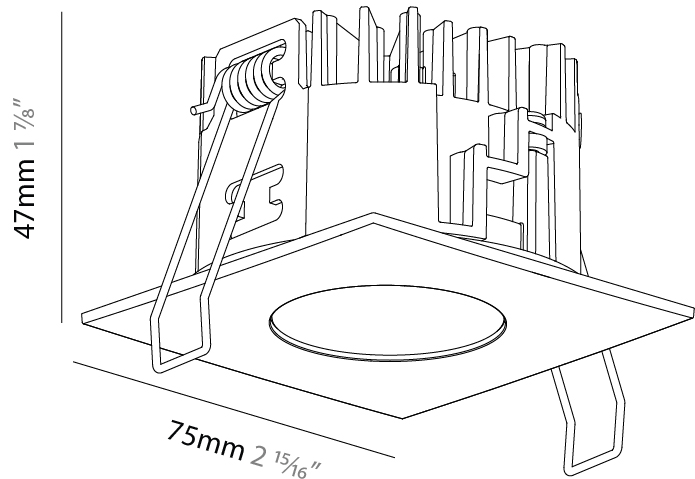

GENERAL

Series: Oiko Pro Square
Subseries: Oiko Pro Square Fixed
Brand: Prolicht
Division: Architectural
Mounting Type: Recessed
Mounting Location: Ceiling
Subcategory: Downlight

PHYSICAL

Shape: Square
Length (mm): 75
Length (in): 2 ¹⁵/₁₆
Width (mm): 75
Width (in): 2 ¹⁵/₁₆
Height (mm): 46
Height (in): 1 ¹³/₁₆
Ceiling Thickness (mm): 1 - 25
Ceiling Thickness (in): 1/16 - 1 3/16
Min. Recessing Depth (mm): 50
Min. Recessing Depth (in): 1 ¹⁵/₁₆
Light Distribution: Downlight
Weight (kg): 0.186
Diffuser: Lens Pack - No Lens / Opal / Linear Spread Lens / Honeycomb / Spread Lens
Fixture Finish: SSR / BKV / CWI / CRY / HAB / UFT / ITA / RUA / FTG / MYG / LOD / PUS / FRO / FUP / KIA / POP / BLS / SPG / MEY / GOH / GUM / CHC / COM / ABZ / JAG / OBR / MOS / ROR
Fixture Material: Aluminum Die Cast
Cut-out Measurements: D. 68mm / 2 11/16"

ELECTRICAL

Lamp Type: LED (Zhaga Standard)
Input Wattage (W): 14.4
Driver Included: No
Driver Location: Remote
Driver Class: Class 2
Input Voltage (V): 120 - 277
Constant Current (MA): 350

LED

Number of LEDs: 1
Color Temperature (°K): 2700-6500 Tunable White
Max. Delivered Lumen (lm): 1121 - 1319
Nominal Lumen (lm): 1242 - 1460
CRI: >90 CRI
Lamp Life (hrs): 50000

OPTICAL

Beam Angle: 60

RATINGS AND CERTIFICATIONS

Certified By: Certified for North American Standards
IP rating: IP20