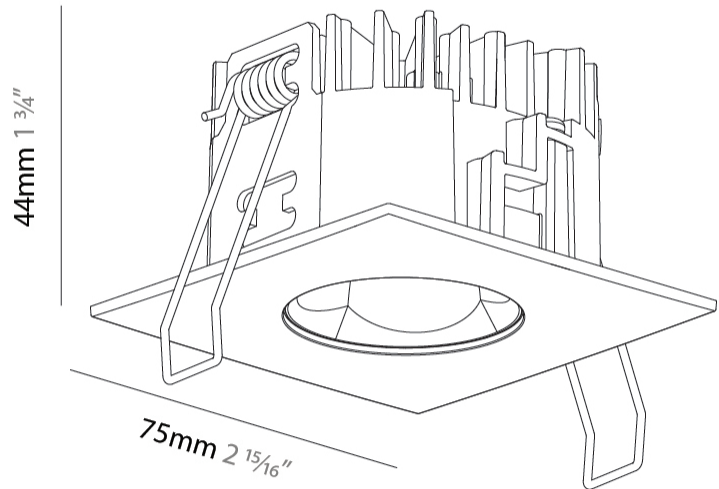

PHYSICAL

Shape: Square
Length (mm): 75
Length (in): 2 ¹⁵/₁₆
Width (mm): 75
Width (in): 2 ¹⁵/₁₆
Height (mm): 43
Height (in): 1 ¹¹/₁₆
Ceiling Thickness (mm): 1 - 25
Ceiling Thickness (in): 1/16 - 1 3/16
Min. Recessing Depth (mm): 50
Min. Recessing Depth (in): 1 ¹⁵/₁₆
Light Distribution: Downlight
Weight (kg): 0.179
Diffuser: Lens Pack - No Lens / Opal / Linear Spread Lens / Honeycomb / Spread Lens
Fixture Finish: SSR / BKV / CWI / CRY / HAB / UFT / ITA / RUA / FTG / MYG / LOD / PUS / FRO / FUP / KIA / POP / BLS / SPG / MEY / GOH / GUM / CHC / COM / ABZ / JAG / OBR / MOS / ROR
Fixture Material: Aluminum Die Cast
Cut-out Measurements: D. 68mm / 2 11/16"

ELECTRICAL

Lamp Type: LED (Zhaga Standard)
Input Wattage (W): 15
Total Output Wattage (W): 13.6
Dimming: Tri-Mode (Non-Dimming and Phase Dimming (120Vac only) and 0-10V Dimming)
Driver Included: No
Driver Location: Recessed Housing
Driver Type: Constant Current - Universal
Driver Class: Class 2
Input Voltage (V): 120 - 277
Constant Current (MA): 350

LED

Number of LEDs: 1
Color Temperature (°K): 2700 / 3000 / 3500 / 4000
Max. Delivered Lumen (lm): 1464 / 1556 / 1630 / 1645
Nominal Lumen (lm): 1566 / 1665 / 1743 / 1759
CRI: >90 CRI
Lamp Life (hrs): 50000

OPTICAL

Reflector°: 50

RATINGS AND CERTIFICATIONS

Certified By: Certified for North American Standards
IP rating: IP20

PROJECT
TYPE
SPECIFIER
QUANTITY
DATE